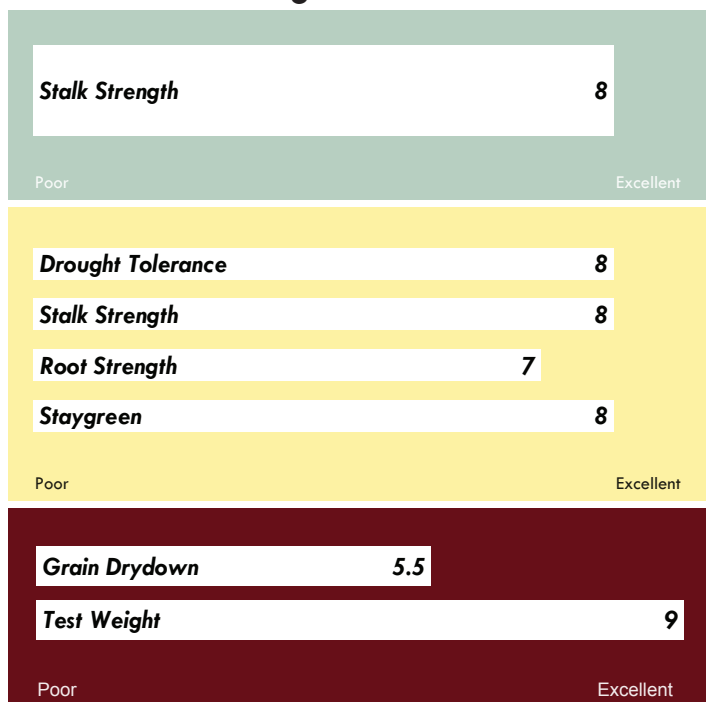

RL8055HBW™* brand

111 Day Relative Maturity

- ◆ Stable, consistent performance with HERCULEX® XTRA Insect Protection
- ◆ Exceptional grain quality and ear mold resistance, food grade potential
- ◆ Stable performance across environments, good drought stress tolerance
- ◆ Very healthy, medium stature plants with excellent staygreen late
- ◆ Workhorse type performance across soil types and management schemes

Agronomics

Management Recommendations

High Input Management	+++
Low Input Management	++++
Corn after Corn	++++
No Till/Limited Tillage	++++
Delayed Harvest	++++
Silage Use	+++
Less Than Optimum Pop.	++
Optimum Pop.	32,000 - 36,000
More Than Optimum Pop.	++++

++++ = excellent, +++ = very good, ++ = good, + = fair

Characteristics

Husk Cover	Full
Plant Height	Medium
Ear Height	Medium
Leaf Attitude	Semi Upright
Ear Type	Fixed
Kernel Rows	14 - 16
Cob Color	Red

Disease Resistance