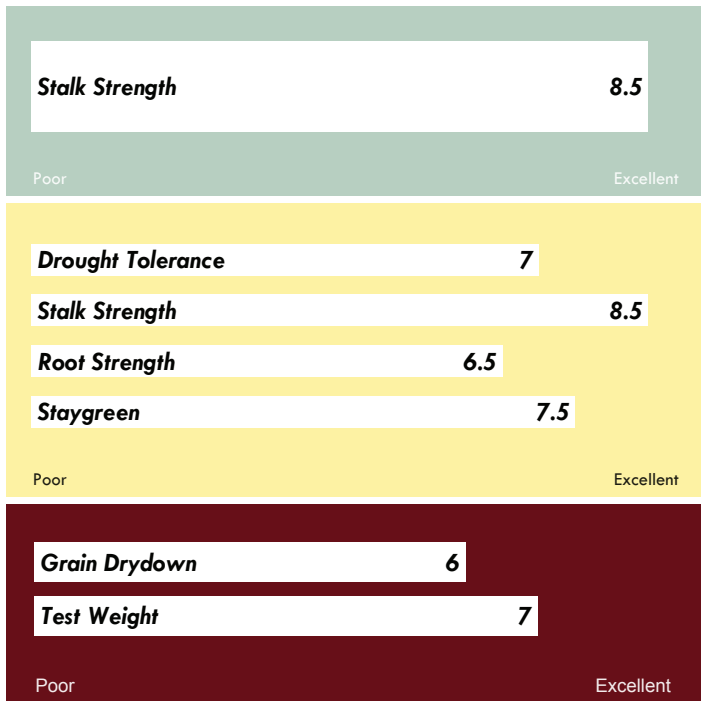

R7731™* brand

109 Day Relative Maturity

- ◆ Top performing refuge option with Roundup® herbicide tolerance
- ◆ New, top performing genetics with central and eastern cornbelt adaptation
- ◆ Outstanding yield results in 2008 trials with the conventional version
- ◆ Good overall leaf blight tolerances and late season staygreen, plant intactness
- ◆ Large girthy ears with moderate flex and quality grain with good test weight

NEW

Agronomics

Management Recommendations

High Input Management	++++
Low Input Management	++
Corn after Corn	++++
No Till/Limited Tillage	++
Delayed Harvest	++++
Silage Use	+
Less Than Optimum Pop.	++
Optimum Pop.	30,000 - 36,000
More Than Optimum Pop.	+++

++++ = excellent, +++ = very good, ++ = good, + = fair

Characteristics

Husk Cover	Medium Short
Plant Height	Medium Tall
Ear Height	Medium
Leaf Attitude	Horizontal
Ear Type	Moderate Flex
Kernel Rows	18 - 20
Cob Color	Pink