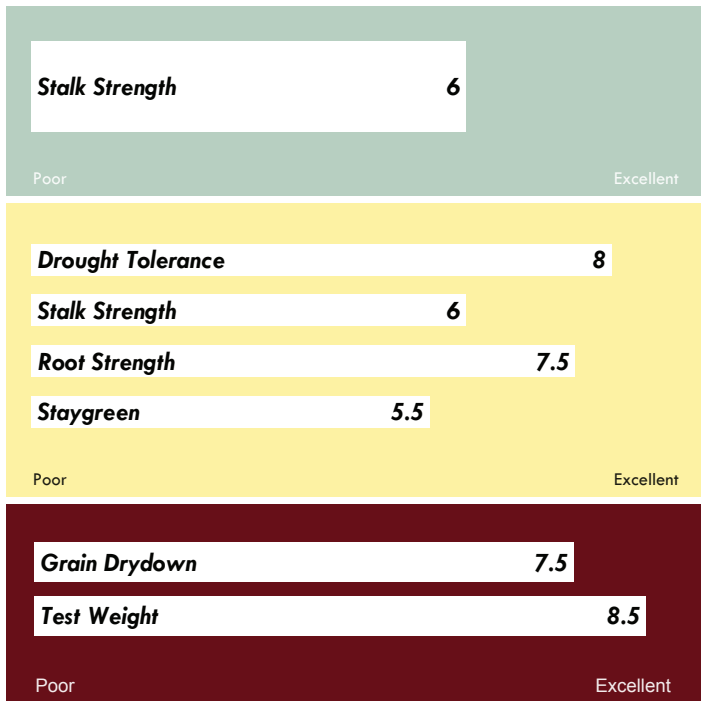

L7335 HBW™* brand

107 Day Relative Maturity

- ◆ Impressive, widely adapted hybrid with HERCULEX® XTRA Insect Protection
- ◆ Offensive high yields with outstanding test weight and grain quality
- ◆ Strong emerging hybrid with very good drought tolerance
- ◆ Very large ear size potential with good girth and flex potential
- ◆ Widely adapted through the central and western cornbelts

NEW

Agronomics

Management Recommendations

High Input Management	++++
Low Input Management	+++
Corn after Corn	+++
No Till/Limited Tillage	++++
Delayed Harvest	++
Silage Use	++
Less Than Optimum Pop.	++
Optimum Pop.	30,000 - 36,000
More Than Optimum Pop.	+++

++++ = excellent, +++ = very good, ++ = good, + = fair

Characteristics

Husk Cover	Medium
Plant Height	Medium
Ear Height	Medium
Leaf Attitude	Upright
Ear Type	Moderate Flex
Kernel Rows	14 - 18
Cob Color	Pink