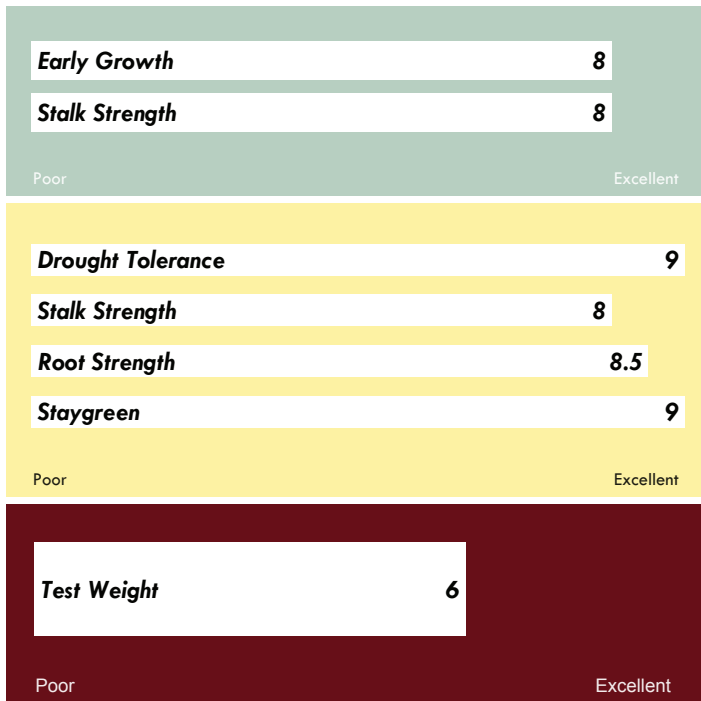

AV 7727

109 Day Relative Maturity

- Outstanding combination of yield, plant health and standability
- Healthy, intact plants with a natural pale green canopy
- Large root system adds excellent stress tolerance and standability
- Two years of impressive performance over a wide area of adaptation
- Moderate flex ears with fast drying grain

Agronomics