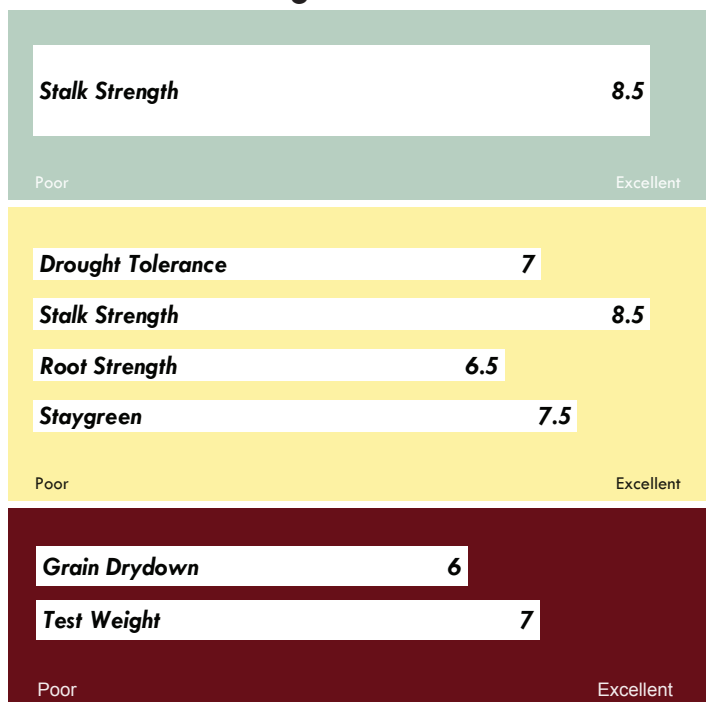

7731™* brand

109 Day Relative Maturity

- ◆ New, medium tall, conventional hybrid with very high yield potential
- ◆ Top performing genetics with central and eastern cornbelt adaptation
- ◆ Outstanding yield results in 2008 trials with the conventional version
- ◆ Good overall leaf blight tolerances and late season staygreen, plant intactness
- ◆ Large girthy ears with moderate flex and quality grain with good test weight

NEW

Agronomics

Management Recommendations

High Input Management	++++
Low Input Management	++
Corn after Corn	++++
No Till/Limited Tillage	++
Delayed Harvest	++++
Silage Use	+
Less Than Optimum Pop.	++
Optimum Pop.	30,000 - 36,000
More Than Optimum Pop.	+++

++++ = excellent, +++ = very good, ++ = good, + = fair

Characteristics

Husk Cover	Medium Short
Plant Height	Medium Tall
Ear Height	Medium
Leaf Attitude	Horizontal
Ear Type	Moderate Flex
Kernel Rows	18 - 20
Cob Color	Pink